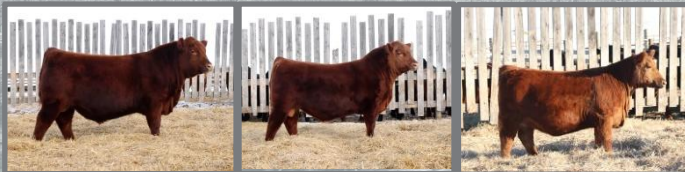

Red ACC Tibbie 13B is out of a very productive red cow. This red, moderate framed cow is made correct and true. She has a style and broodiness combined with a very unique pedigree. Red Tibbie is a feminine easy fleshing cow with a perfect udder and great rib.

2020 Son
Tibbie 13B x
Reckoning 149A
ACCI 117H

2020 Son
Tibbie 13B x
Mann Red Box
ACCI 119H

2020 Daughter
Tibbie 13B x
Mann Red Box
ACCI 47H