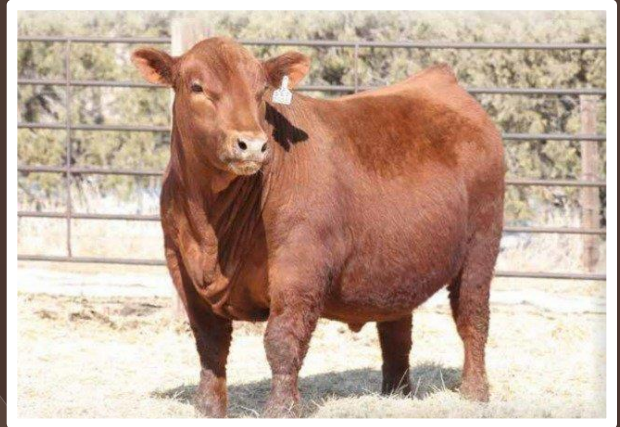

Recipient Programs

Red Mar Mac 104E  
**BONITA**

**IVF**  
USA, E.U & AUS  
Qualified

 **PIE** 222  
HOLLYWOOD

The lead off female and no coincidence the high seller breed heifer out of the Mar Mac 2018 female sale. Bonita is an easy fleshing, thick, moderate a feminine cow with a lots of body depth and high performance EPDs with weaning and yearling weight on the top 1% of the breed. the Bonita cow family is well known for its maternal strength and breed consistency. Bonita 65X her dam, is one of the Canadian legends and high producing cow.