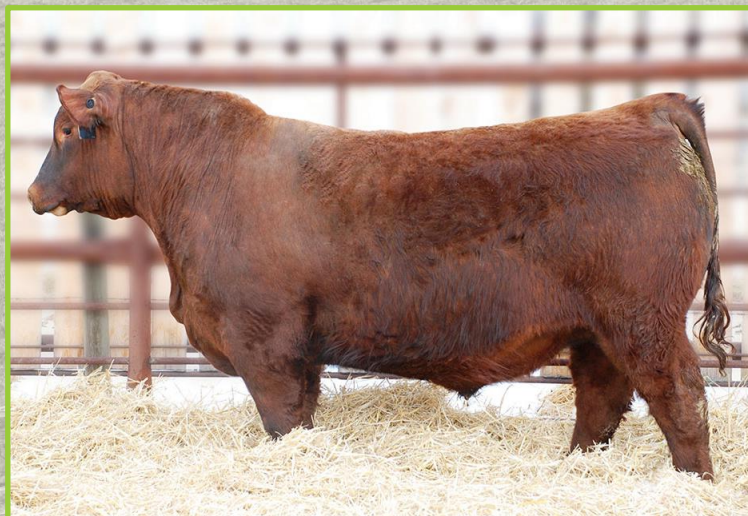

Donor Care Facility

Embryo Collection, Freezing & Transplants

IVF - In Vitro Fertilization

Export Certified

In-Clinic & On Farm Services

Recipient Programs

Bova-Tech Ltd.

P.O. Box 80142 Airdrie, Alberta T4B 2V8 Canada

Tel: (403) 332-1567 E-mail: info@bova-tech.com