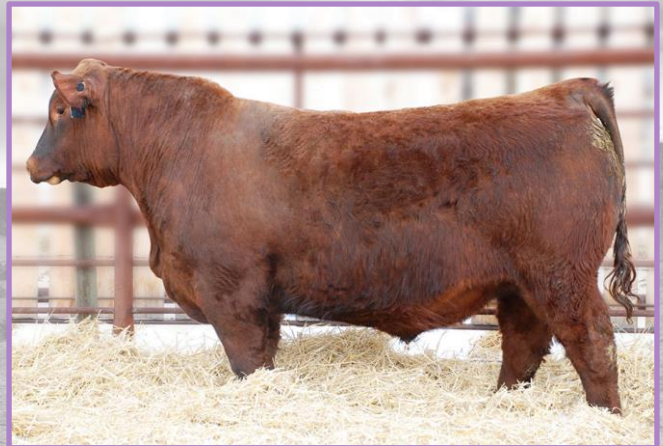

SSS TYCOON 225E

Tycoon comes from the outstanding SSS program and has been used extensively in W Sunrise Angus and Y Coulee programs. He has an impressive profile, proud front and great feet and soundness with an impressive calving ease sire with a hard to fault pedigree. He is a dark red, masculine sire, that carries himself flawlessly in the bull pen. Consistency and phenotype speak for itself.