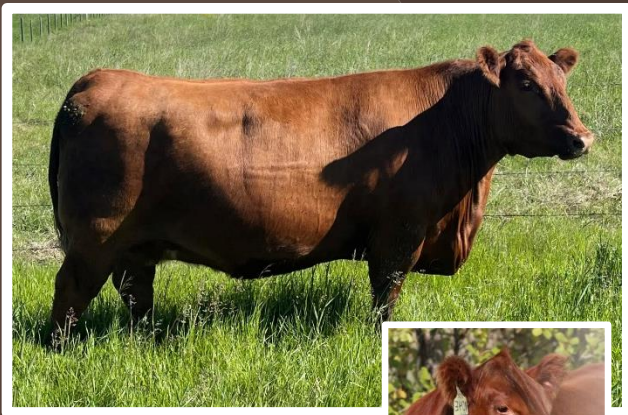

Recipient Programs

Red Mar Mac 104E  
**BONITA**

**IVF**  
USA, E.U & AUS  
Qualified

 **PIE** 222  
HOLLYWOOD

The lead off female and no coincidence the high seller breed heifer out of the Mar Mac 2018 female sale. Bonita is an easy fleshing, thick, moderate a feminine cow with a lots of body depth and high performance EPDs with weaning and yearling weight on the top 1% of the breed. the Bonita cow family is well known for its maternal strength and breed consistency. Bonita 65X her dam, is one of the Canadian legends and high producing cow.