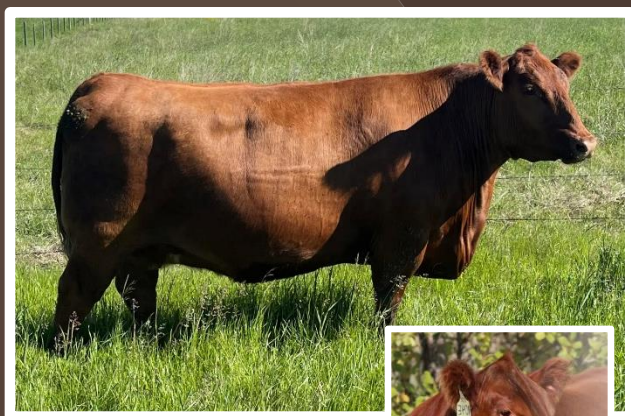

Recipient Programs

*Red Mar Mac 104F*  
**BONITA**

*Red Minburn 3Y*  
**Copenhagen**

The lead off female and no coincidence the high seller breed heifer out of the Mar Mac 2018 female sale. Bonita is an easy fleshing, thick, moderate a feminine cow with a lots of body depth and high performance EPDs with weaning and yearling weight on the top 1% of the breed. the Bonita cow family is well known for its maternal strength and breed consistency. Bonita 65X her dam, is one of the Canadian legends and high producing cow.